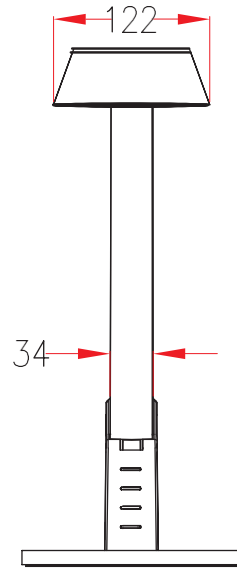

Výrobca a distribútor:

Manufacturer and distributor:

Maxcom S.A.

ul. Towarowa 23a, 43-100 Tychy

Polsko / Poland

www.maxcom.pl