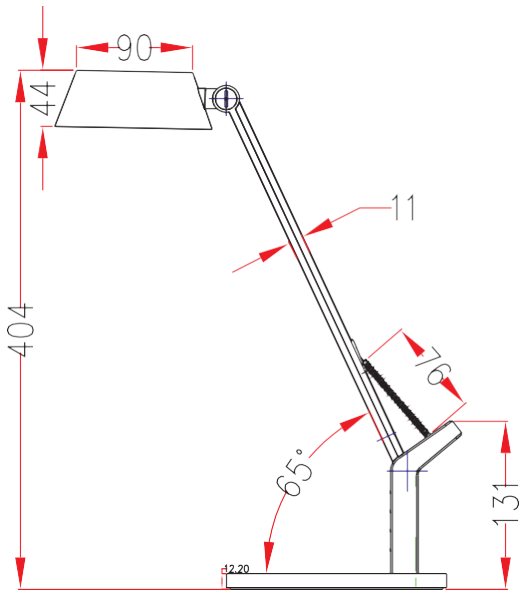

Výrobca a distribútor:

Manufacturer and distributor:

Maxcom S.A.

ul. Towarowa 23a, 43-100 Tychy

Polsko / Poland

www.maxcom.pl