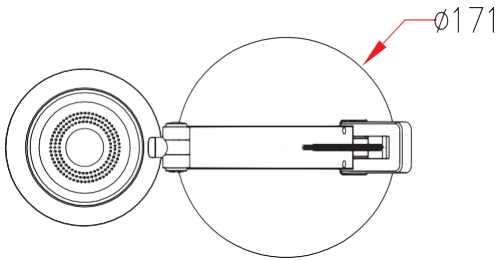

Výrobca a distribútor:

Manufacturer and distributor:

Maxcom S.A.

ul. Towarowa 23a, 43-100 Tychy

Polsko / Poland

www.maxcom.pl